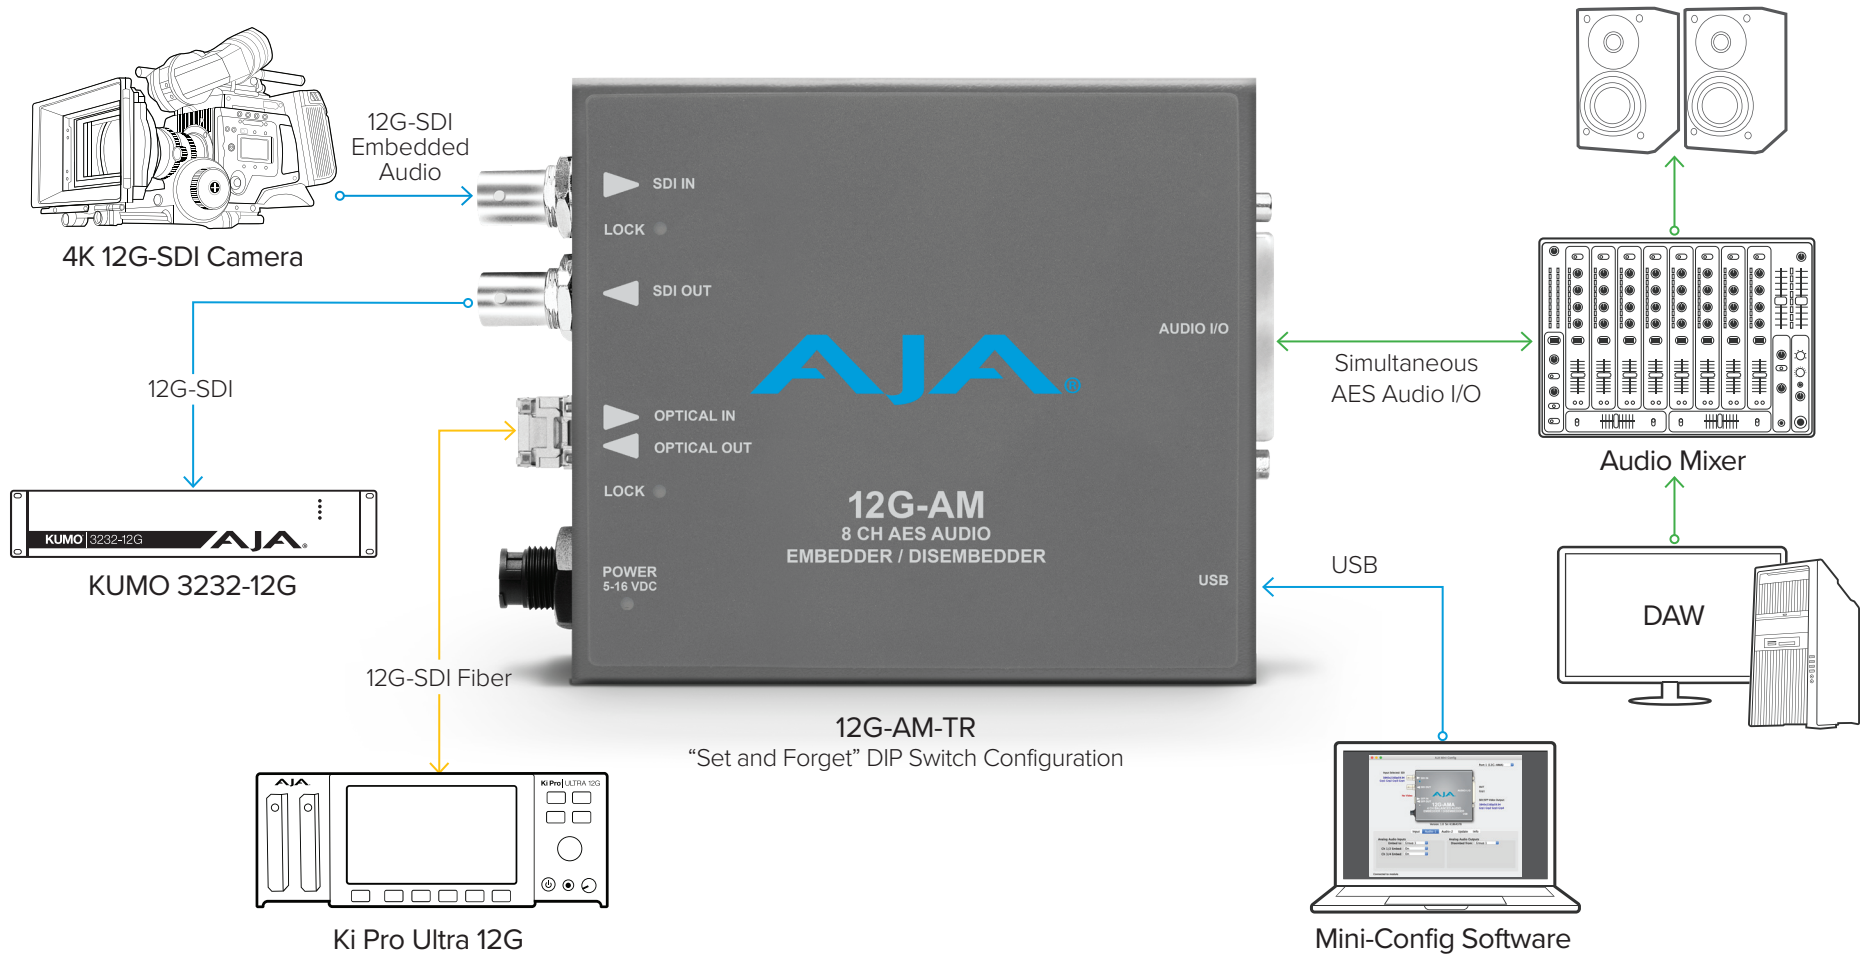

12G-AM-TR

Simultaneous Embed/Disembed to/from 12G-SDI with Optical Fiber I/O