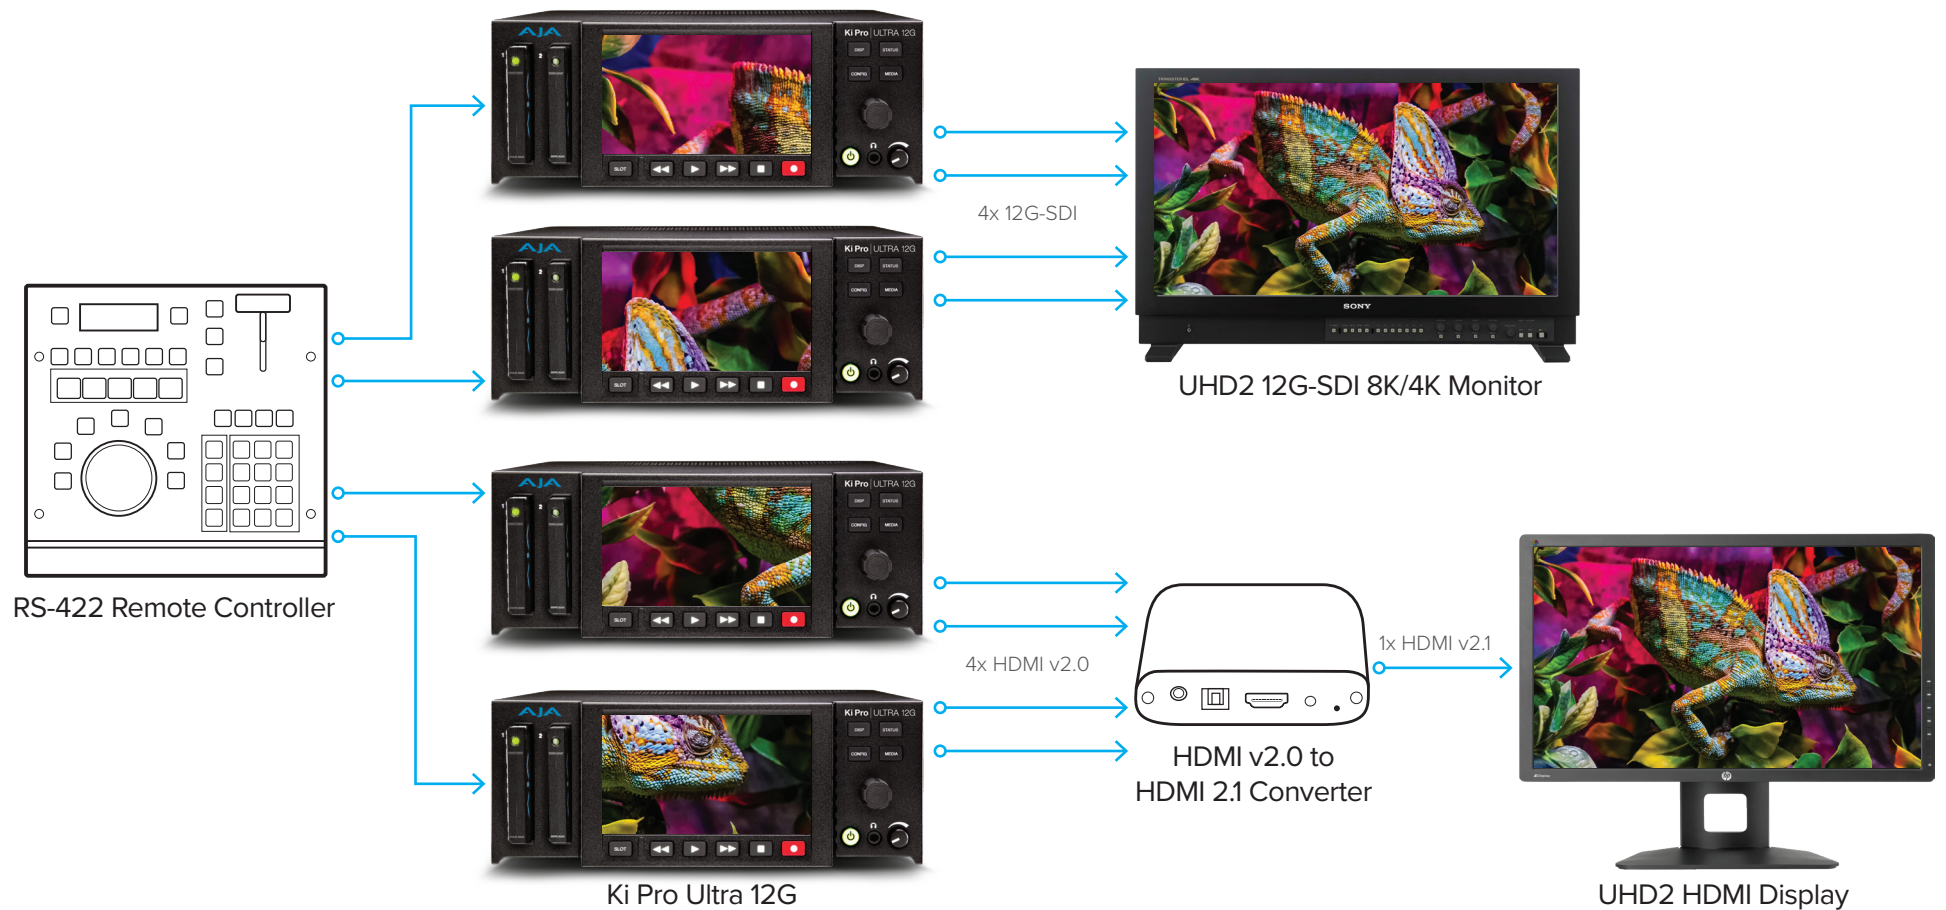

Ki Pro® | ULTRA 12G

8K Link VPID to Power 8K/UltraHD2 Workflows when Four Ki Pro Ultra 12G Devices are Used in Tandem in 12G or 6G-SDI Mode

12G-SDI Outputs for 8K Playback