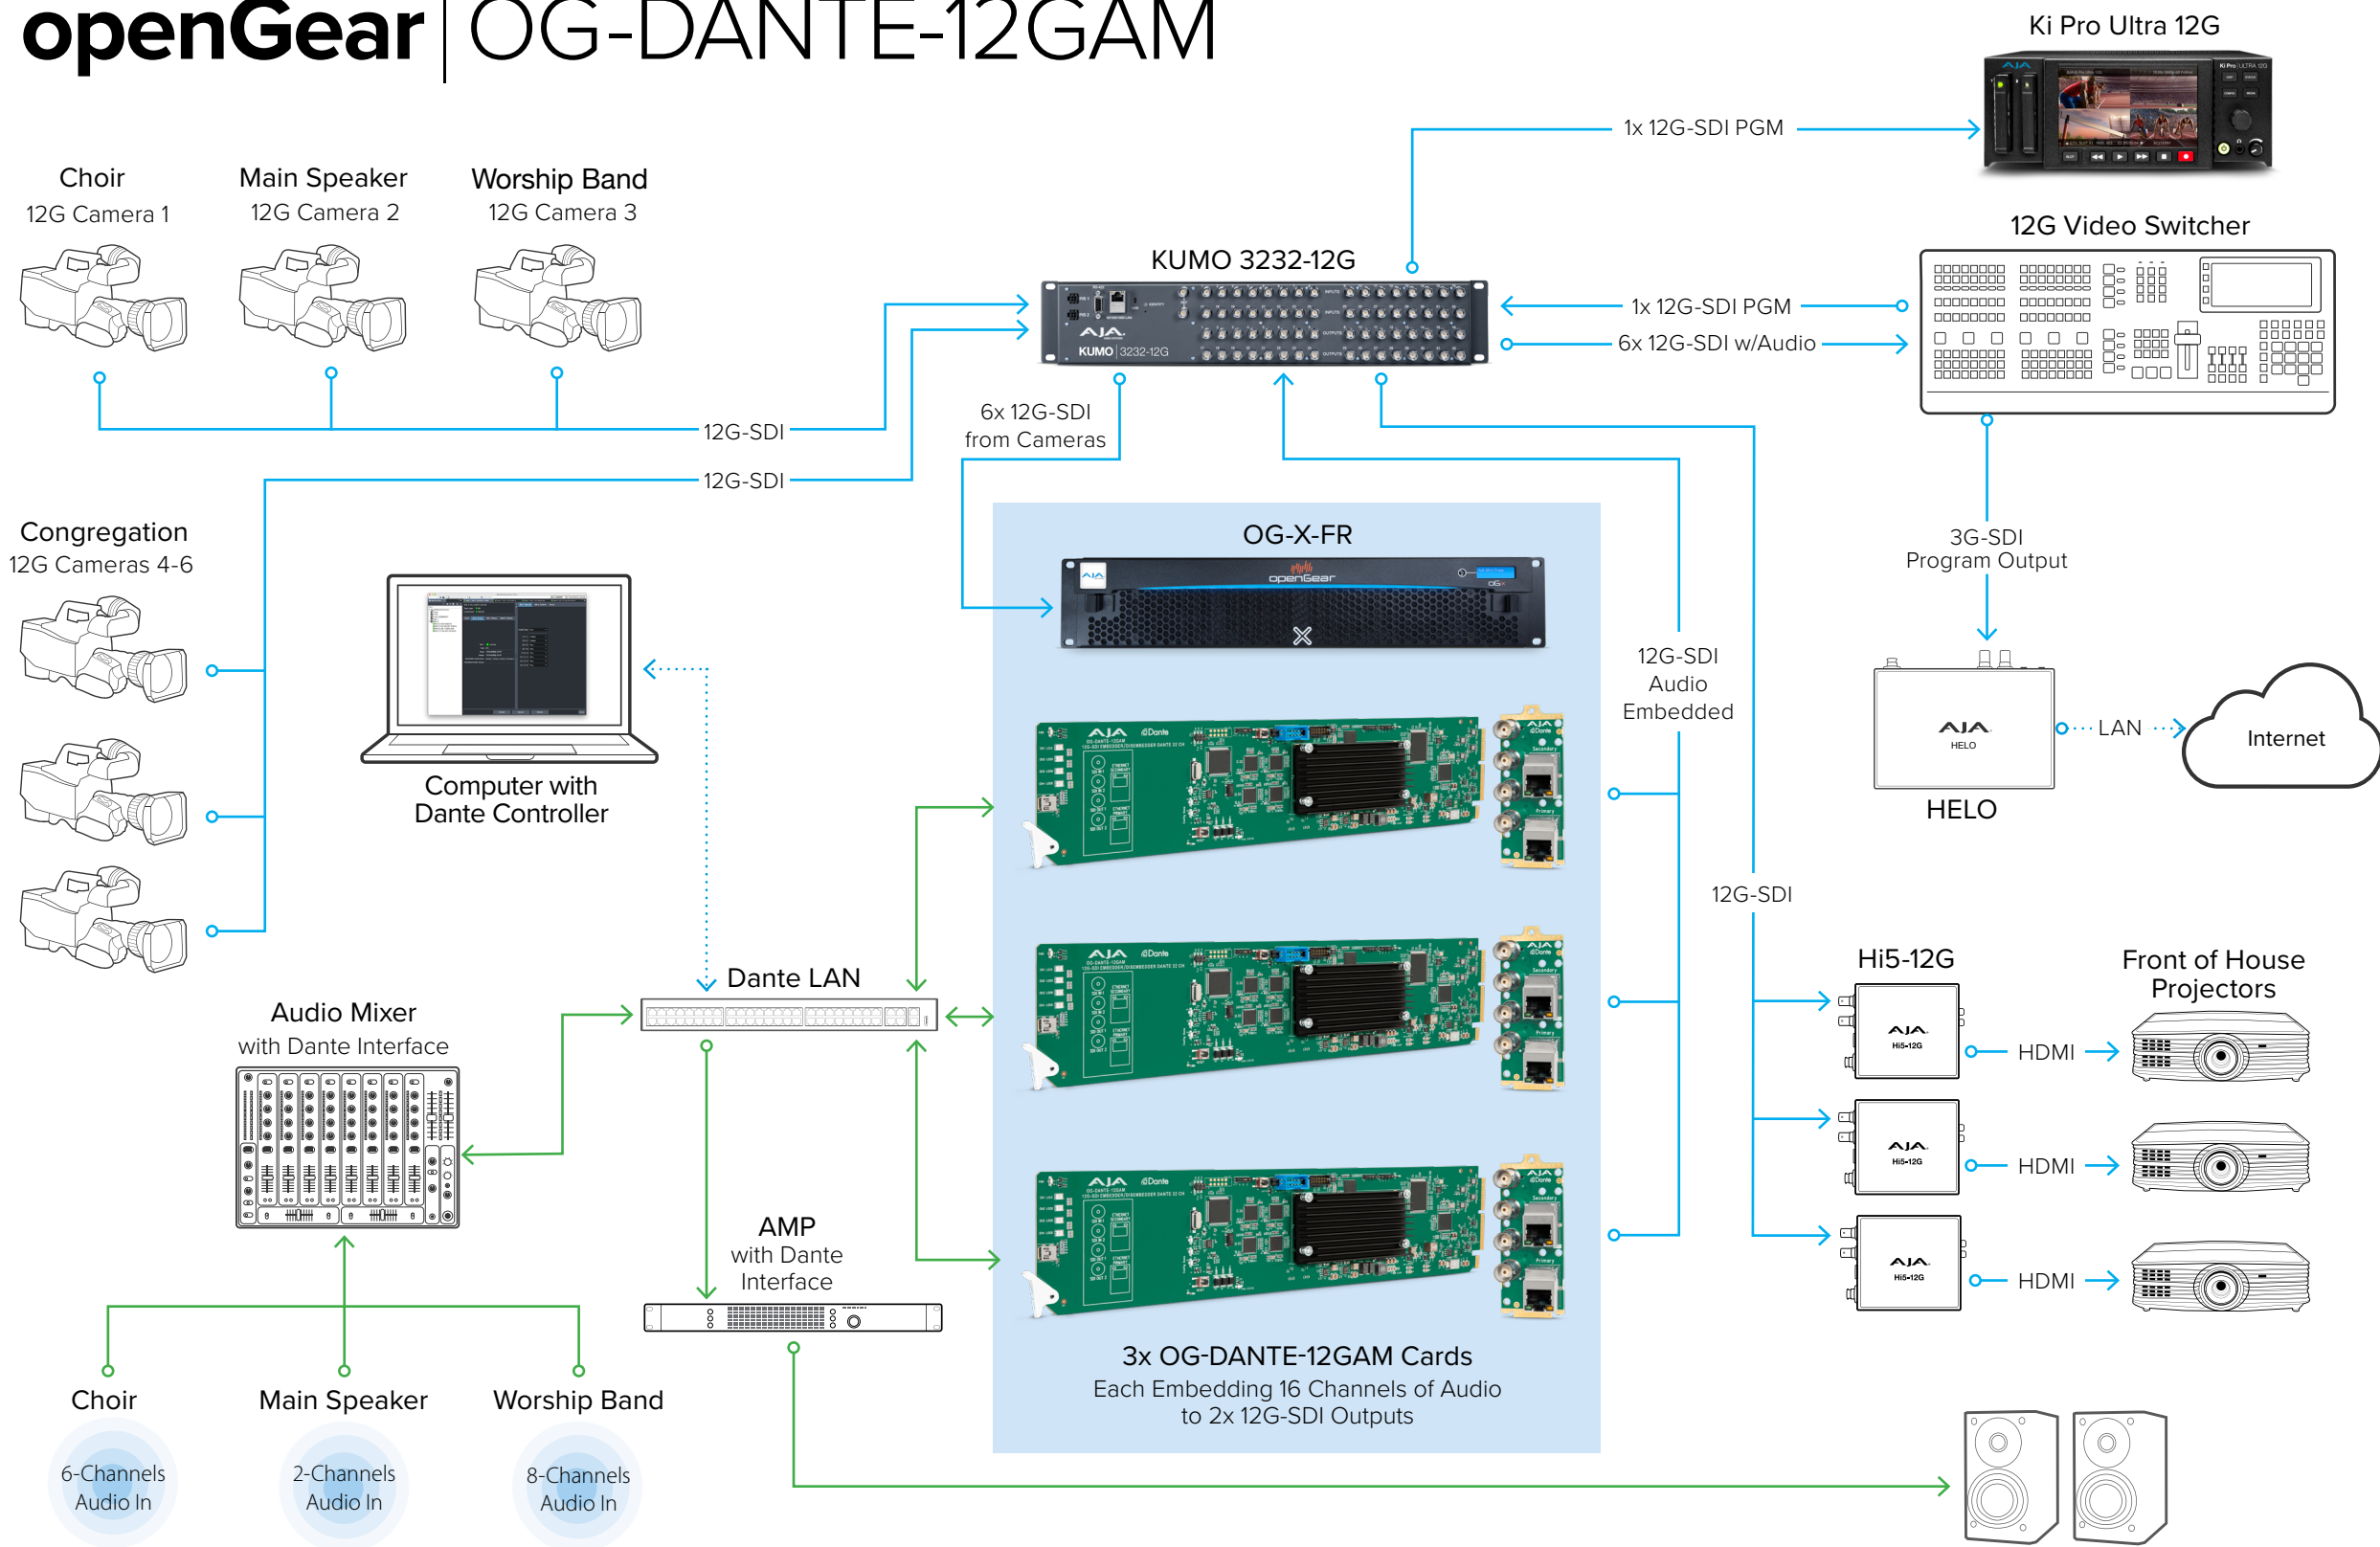

openGear | OG-DANTE-12GAM

House of Worship UltraHD/HD 12G-SDI/Dante Workflow