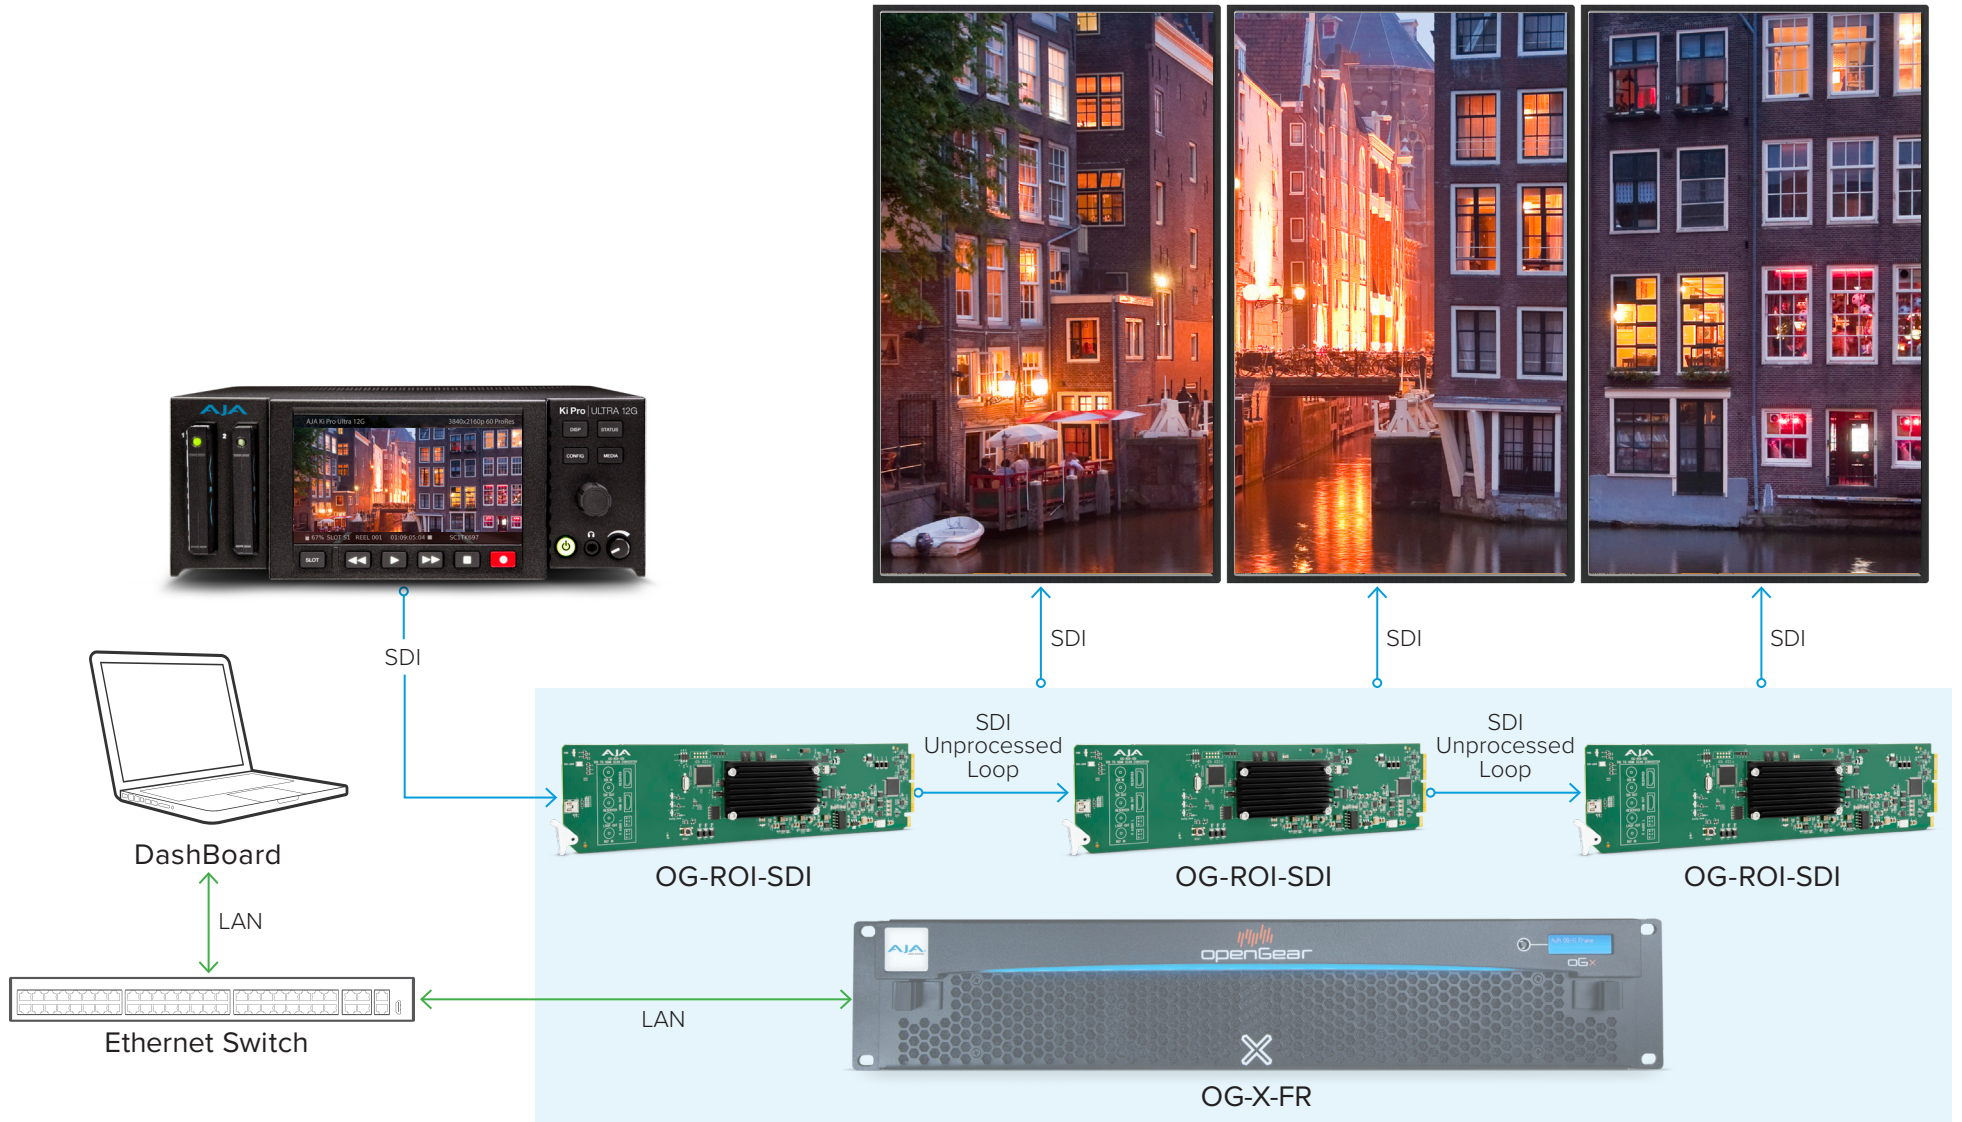

openGear | OG-ROI-SDI

OG-ROI-SDI Connectivity for "Vertical Video Displays"