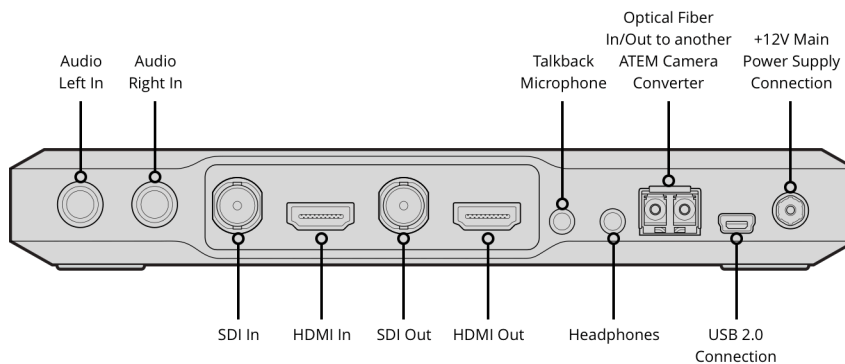

### Optical Fiber Video Output

1 x single mode SD/HD switchable with LC connector.

### Optical Fiber Audio Input

1 x single mode camera audio inputs with LC connector. Channels 1 & 2 are camera audio. Channels 15 & 16 are intercom audio.

### Optical Fiber Audio Output

1 x single mode camera audio outputs with LC connector. Channels 1 & 2 are camera audio. Channels 15 & 16 are intercom audio.

### Computer Interface

1 x mini-B type USB 2.0 connector for initial setup, firmware updates and Converter Utility software control.

---