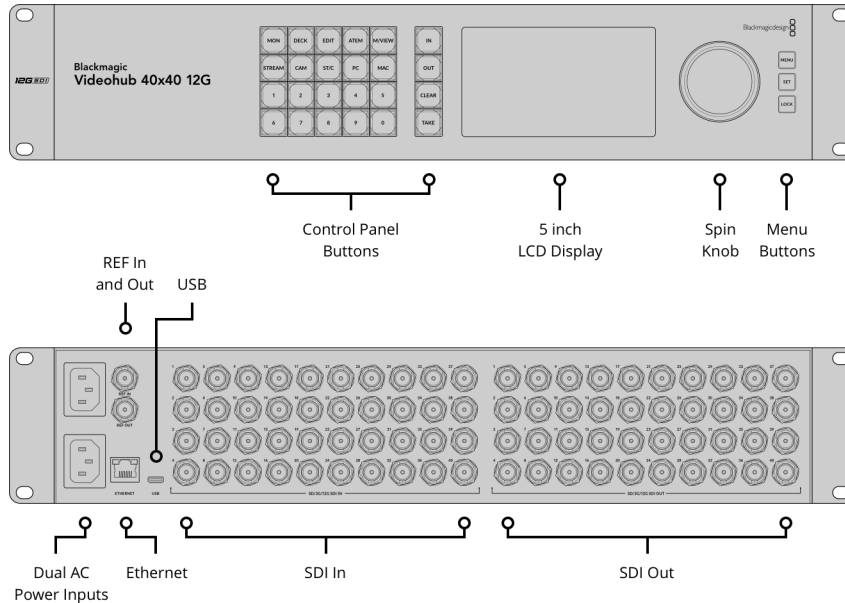

Blackmagic Videohub 40x40 12G

Blackmagic Videohub 40x40 12G is an advanced zero latency video router that supports any combination of SD, HD and Ultra HD on the router at the same time. It has 40 12G-SDI inputs and 40 12G-SDI outputs, redundant power and reference connections in two rack units size. The large full HD LCD lets you see video before routing and clearly displays routing labels and video standards. Routing can be performed by direct button selection and using the large spin knob control that has an electronic clutch. It also features SDI re-clocking, external Ethernet control and supports all SDI video standards up to 2160p60.

A\$6,545

Connections

SDI Video Inputs

40

Video Input Re-Sync

None

Reference Outputs

Reference terminating loop output.

SDI Video Outputs

40

SDI Reclocking

On all SDI outputs.

Ethernet

Supports 10/100/1000 BASE-T.

SDI Rates

DVB-ASI, 270Mb, 1.5G, 3G, 6G, 12G.

Reference Inputs

Tri-Sync or Black Burst.

Computer Interface

USB-C

Standards

SD Video Standards

525i59.94 NTSC, 625i50 PAL

HD Video Standards