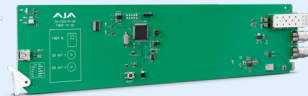

Camera 3

12G-SDI

Optical Fiber
(Up to 10km)

OG-FiDO-R-12G-ST

12G-SDI

Monitor 3

Set One - Camera 3

Studio Set Two

Camera 1

12G-SDI

Optical Fiber
(Up to 10km)

OG-FiDO-R-12G-ST

12G-SDI

Monitor 1

Set Two - Camera 1

Camera 2

12G-SDI

Optical Fiber
(Up to 10km)

OG-FiDO-R-12G-ST

12G-SDI

Monitor 2

Set Two - Camera 2

Camera 3

12G-SDI