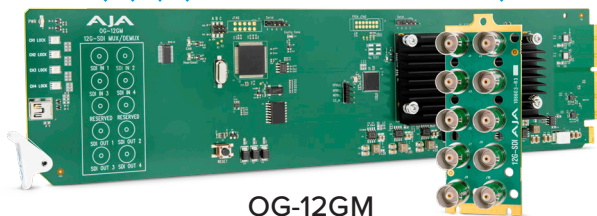

# openGear | OG-12GM

4K 3G-SDI Camera  
with Microphone

Laptop  
with DashBoard

OG-12GM

12G-SDI

OG-FiDO-TR-12G

12G Fiber Link

FiDO-R-12G-ST

12G-SDI

KUMO 1616-12G

12G-SDI

12G-SDI

12G-SDI

Monitor #1

Monitor #2

Ki Pro Ultra 12G