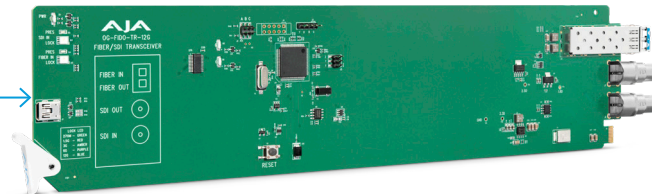

# openGear | OG-12GM

4K 3G-SDI Camera  
with Microphone

Laptop  
with DashBoard

OG-12GM

12G-SDI

OG-FiDO-TR-12G

12G Fiber Link

FiDO-R-12G-ST

12G-SDI

KUMO 1616-12G

12G-SDI

12G-SDI

12G-SDI

Monitor #1

Monitor #2

Ki Pro Ultra 12G