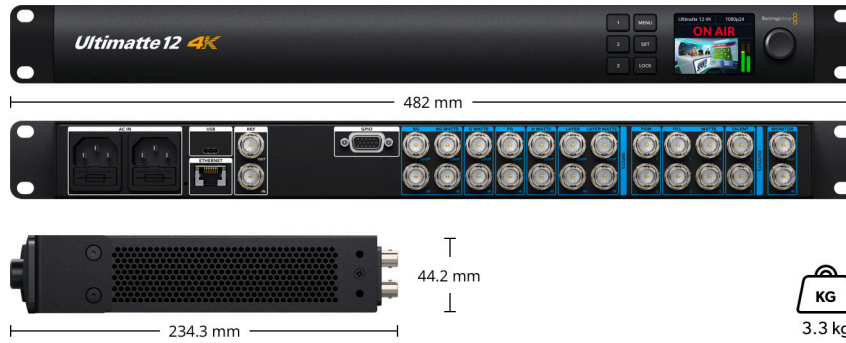

Physical Specifications

Environmental Specifications

Operating Temperature

0° to 40°C (32° to 104°F)

Storage Temperature

-20° to 60°C (-4° to 140°F)

Relative Humidity

0% to 90% non-condensing.

What's Included

Ultimatte 12 4K

Welcome wallet with QR code for software download

Warranty

12 Month Limited Manufacturer's Warranty.

All items on this website are copyright Blackmagic Design Pty. Ltd. 2024, all rights reserved.

All trademarks are property of their respective owners. MSRP includes GST and excludes shipping costs.

This website uses remarketing services to advertise on third party websites to previous visitors to our site.

You can opt out at any time by changing cookie settings. [Privacy Policy](#)

Blackmagic Design Authorized Reseller