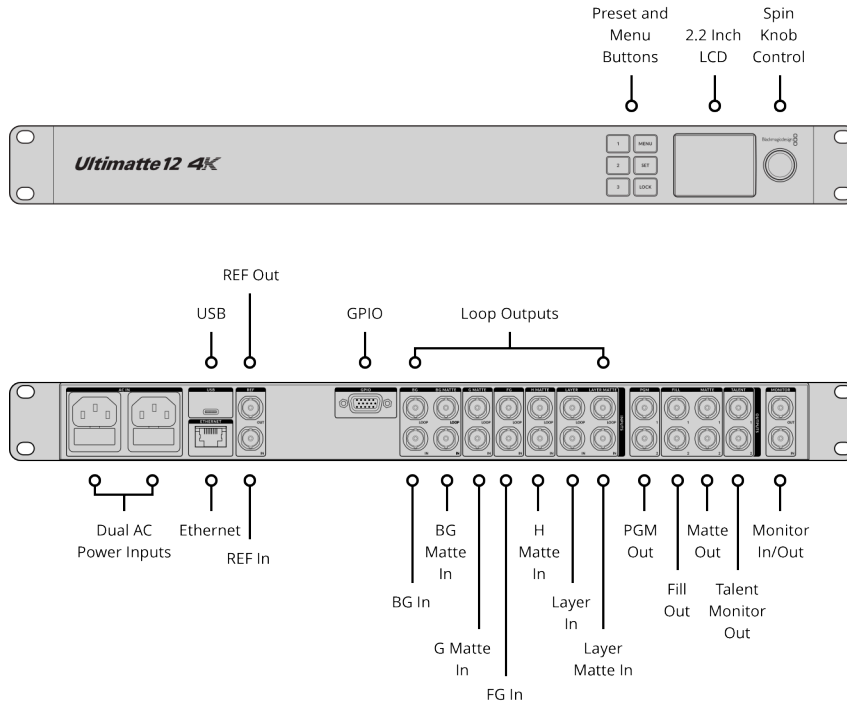

Ultimatte 12 4K

Ultimatte 12 4K is an advanced real time compositing processor designed for keying live action video with next generation broadcast graphics, virtual sets and more. Ultimatte 12 4K features new algorithms and color science, incredible edge handling and color separation, amazing color fidelity, and better spill suppression than ever before. The high performance 12G-SDI design gives you the power to work in Ultra HD and HD with sub pixel processing for an amazing image.

A\$4,099

Connections

SDI Video Inputs
8

SDI Rates
270Mb, 1.5G, 3G, 6G, 12G.

GPIO
DE15

SDI Video Outputs
9

Video Input Re-Sync
On all inputs.

Ethernet
Up to 10Gb/s for device control and loading stills into Media Pool.

SDI Video Loop Outputs
7
Reclocked SD, HD, Ultra HD for corresponding inputs.

Reference Connections
1 x BNC In, 1 x BNC Out.
Tri-Sync or Black Burst.

Computer Interface
1 x USB-C 3.0 for device configuration and software updates.