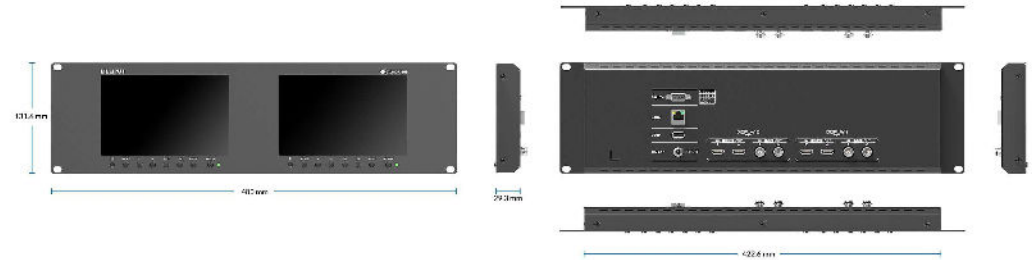

Audio

Audio items can be controlled include, Volume, Level Meter and Audio Ch.

Tally/UMD

Tally function can be controlled under Tally/UMD mode. The UMD function is not available for this device.

Delicate Milled Structure