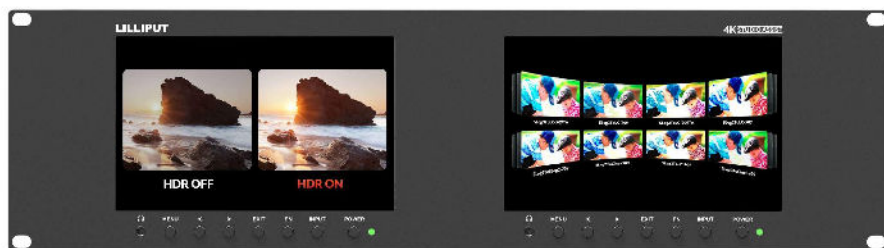

Auxiliary Functions

Provides plenty of auxiliary functions for taking photos and making movies, such as peaking, exposure and time code.