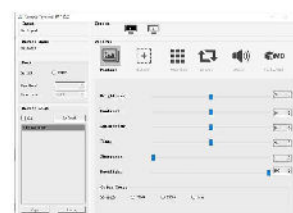

Precise Scope Views

The video production manager can analyze the quality of image by calling up different scopes, for example, false color, level meter, histogram. And both video sources are displayed independently.

Auxiliary Functions

Provides plenty of auxiliary functions for taking photos and making movies, such as peaking, exposure and time code.

Each display is an independent device that receives the video source and works with different functions separately, for example, different HDR and 3D-LUT.

HDR

When HDR is activated, the display reproduces a greater dynamic of luminosity, allowing lighter and darker details to be displayed more clearly. Effectively enhancing the overall picture quality.

Support ST 2084 300 / 1000 / 10000 and HLG.

3D-LUT

3D-LUT is a table for quickly looking up and output specific color data. By loading different 3D-LUT tables, it can quickly recombine color tone to form different color styles.

Built-in 3D-LUT, featuring 17 default logs and 6 user logs.

Easy Remote Control

All monitors can be perfectly adjusted by a connected computer under the control of software. So you can focus on other operation on the workbench at the same time.

Monitor connects a working computer through LAN and recognize each other after adjusting the IP address. Then link start immediately.

Picture

Marker

Function

Source

Audio

Audio items can be controlled include, Volume, Level Meter and Audio Ch.

Tally/UMD