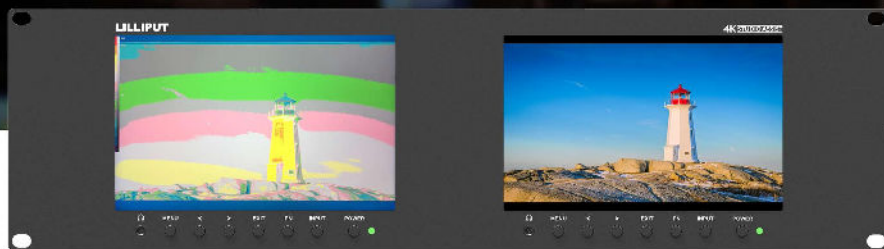

Precise Scope Views

The video production manager can analyze the quality of image by calling up different scopes, for example, false color, level meter, histogram. And both video sources are displayed independently.