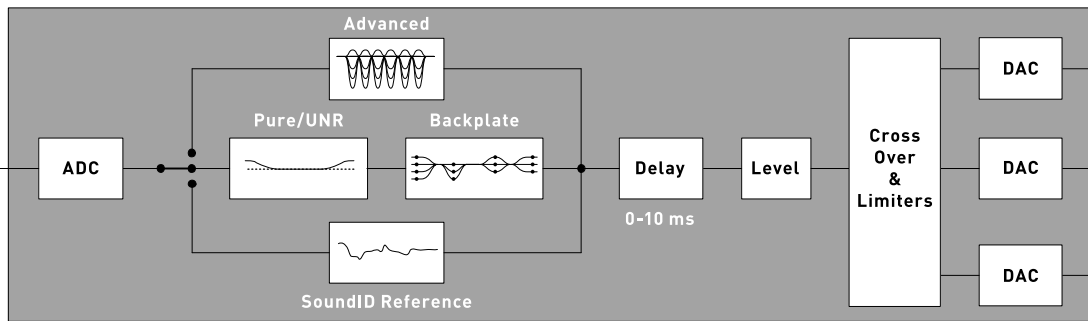

RCA
unbal.

XLR
bal.

Use A Control software to reset internal parameters to factory default values

100-240 VAC
50/60 Hz

Switched-mode
Power Supply

Power-up
Mute

Treble

Midrange
A77H &
A8H only