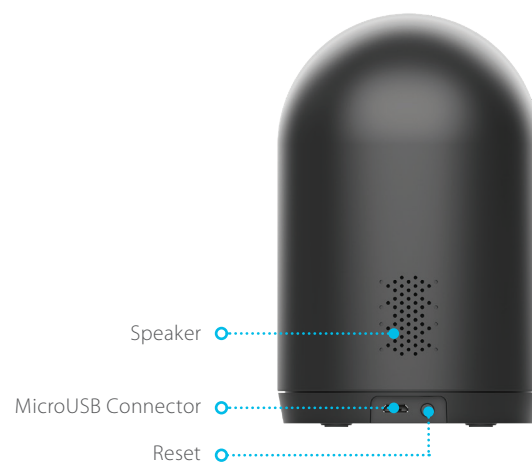

General	
Video Compression	H.264
Max. Resolution	2 Megapixel (Full HD)
Max. Frame	1080p (1920 x 1080)
Image Sensor	1/2.9" Progressive Scan CMOS sensor
Day & Night - IR LED	5 m (16 ft)
Focal Length	4.12 mm
Aperture	F2.1
Pan/Tilt	Pan range: -170° to 170° (total 340°) Tilt range: -40° to 50° (total 90°)
Angle of View	(H) 85° (V) 42° (D) 100°
Audio	Built-in microphone/speaker
Audio Codec	MPEG-2 AAC LC

Functionality	
Wireless IEEE Standard	802.11n/g (1T1R)
Wi-Fi Operation Band	2.4 GHz
Security Protocol	WPA3
Network Protocols	IPv4, Bonjour (mDNS and DNS-SD), RTSP, SRTP, RTP, HTTPS

Software	
Device Management	mydlink app (iOS and Android), mydlink Portal
Features	Motion detection, Sound detection
Recording	mydlink Cloud Recording, Local Recording (MicroSD Card)
Notifications	Push notifications with a snapshot and quick action buttons (2 designated contact numbers and live view)
Voice Assistants	Amazon Alexa, Google Assistant

Physical	
Power Input	100 to 240 V AC, 50/60 Hz
Power Output	5 V DC 1.0 A
Max. Power Consumption	4 W ± 5%
Cable Length	1.5 m (4.9 ft)
Indoor/Outdoor	For indoor use
Operating Temperature	0 to 40 °C (32 to 104 °F)
Storage Temperature	-20 to 70 °C (-4 to 158 °F)
Operating/Storage Humidity	Max. 90% non-condensing
Weight	190 g ± 5% (6.7 oz ± 0.34 oz)
Dimensions	77 x 77 x 121 mm
Certifications	CE, FCC, IC, RCM

¹ Camera is compatible with microSD/SDHC/SDXC cards up to v3.01 with up to 256GB of capacity. Camera is not compatible with v4.x cards.

² Use of audio or video equipment for recording the image or audio of a person without their knowledge and consent is prohibited in certain states or jurisdictions. The end-user assumes all liability for compliance with applicable state, local and federal laws.