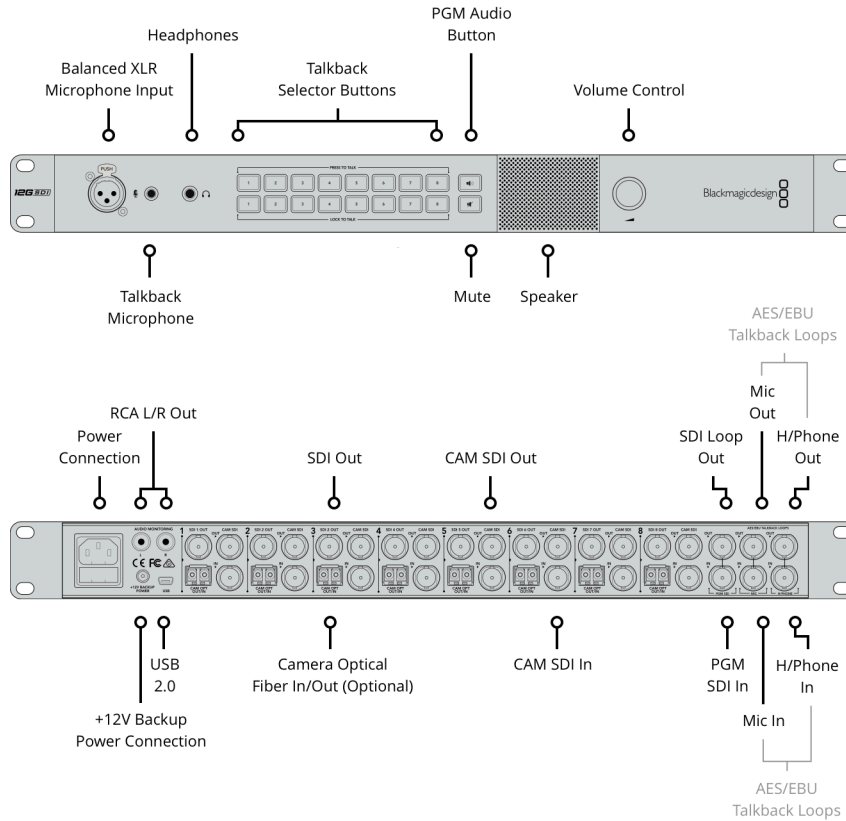

Connections

SDI Program Inputs

1 x 10-bit SD/HD/Ultra HD 4K auto switching program input from switcher, including tally information with 16 channel embedded audio.

SDI Program Outputs

1 x 10-bit SD/HD/Ultra HD 4K auto switching program loop thru output connects to another ATEM Talkback Converter 4K.

Optical Fiber Video Inputs (Optional)

8 x single mode SD/HD/Ultra HD 4K auto switching camera inputs with LC connector.

Optical Fiber Video Outputs (Optional)

8 x single mode SD/HD/Ultra HD 4K auto switching camera outputs with LC connector.

Optical Fiber Audio Inputs

8 x single mode camera audio inputs with LC connector. Channels 1 and 2 are camera audio. Channels 15 and 16 are intercom audio.

Optical Fiber Audio Outputs

8 x single mode camera audio outputs with LC connector. Channels 1 and 2 are camera audio. Channels 15 and 16 are intercom audio.

Computer Interface

1 x mini-B type USB connector for firmware updates.

Standards

SD Video Standards

525i59.94 NTSC, 625i50 PAL

HD Video Standards

720p50, 720p59.94, 720p60
 1080p23.98, 1080p24, 1080p25,
 1080p29.97, 1080p30, 1080p50,
 1080p59.94, 1080p60
 1080PsF23.98, 1080PsF24,
 1080PsF25, 1080PsF29.97, 1080PsF30
 1080i50, 1080i59.94, 1080i60