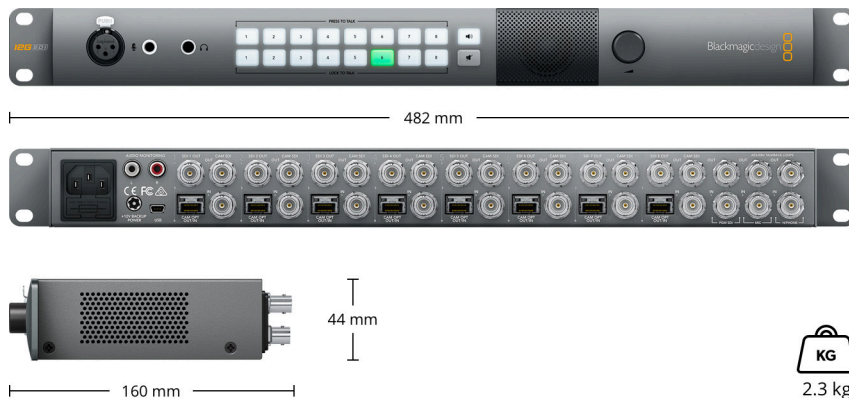

Connections

SDI Program Inputs

1 x 10-bit SD/HD/Ultra HD 4K auto switching program input from switcher, including tally information with 16 channel embedded audio.

SDI Program Outputs

1 x 10-bit SD/HD/Ultra HD 4K auto switching program loop thru output connects to another ATEM Talkback Converter 4K.

Power Requirements

Power Supply

100 - 240V AC input with redundant
12 - 31V DC input.

Power Usage

60 Watts

Physical Specifications

Physical Installation

Physical Installation