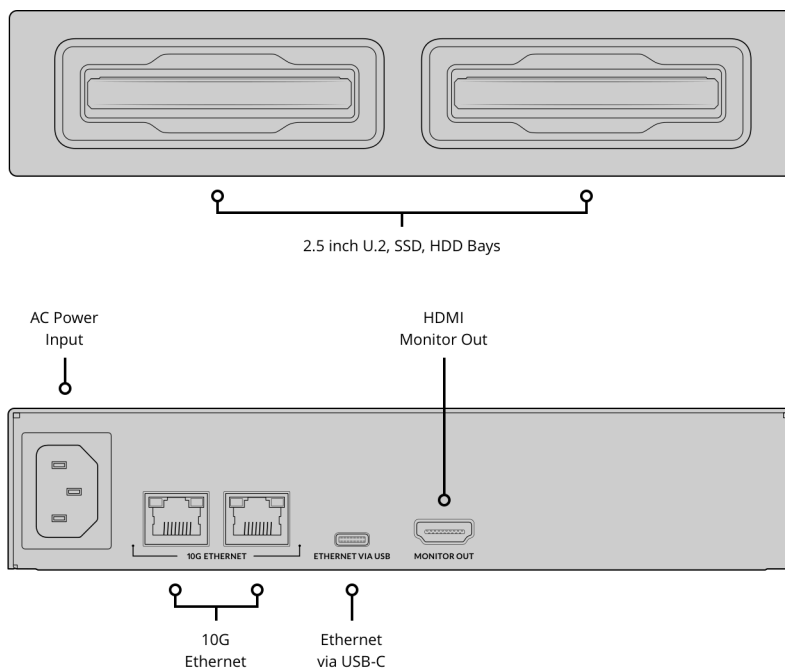

Blackmagic Cloud Dock 2

Blackmagic Cloud Dock 2 lets you share up to 2 independent 2.5 inch disks over a high speed 10G Ethernet network. Just plug in SATA HDDs and SSDs, or extreme performance U.2 disks for incredibly fast file reading and writing. You can also sync files globally using Dropbox and Google Drive sync and view all storage, connection and sync activity in real time on a display connected to the HDMI monitor port. Blackmagic Cloud Dock 2 has 2 10G Ethernet ports and an Ethernet over USB-C port in a half width, single rack unit, making it highly portable network storage that's perfect for high end film and television use.

A$909

Connections

SSD Interface

2 x removable and hot-swappable 2.5 inch U.2 SSD or SATA.

USB-C Port

1 x USB 3.0 (up to 5Gb/s). Supports Ethernet Over USB

Computer Interface

USB-C or Ethernet for shared file access, configuration and software updates.

10G Ethernet Ports

2 x 10G BASE-T

HDMI Monitor Outputs

1