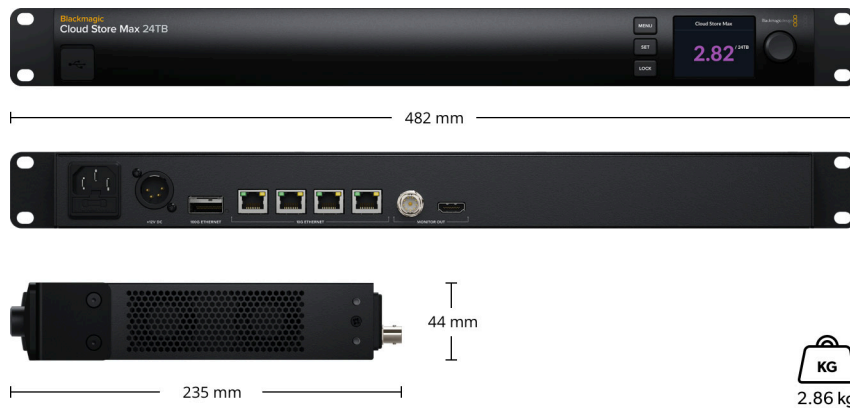

Operating Systems

Mac 14.3 Sonoma or later.

Windows 10 and 11.

Power Requirements

Power Supply

Internal 100 - 240V AC 50/60Hz with IEC C14 mains input.

Power Inputs

1 x IEC C14 mains input.

1 x 4-pin XLR +12V DC input.

Power Usage

TBA

Physical Specifications

Environmental Specifications

Operating Temperature

0° to 40° C (32° to 104° F)

Storage Temperature

-20° to 60° C (-4° to 140° F)

Relative Humidity

0% to 90% non-condensing