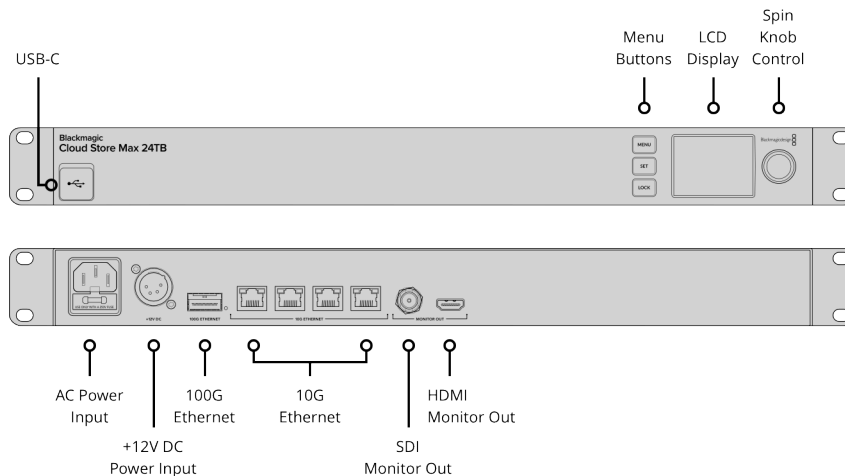

SDI Monitor Outputs

1

HDMI Monitor Outputs

1

Computer Interface

USB-C or Ethernet for shared file access, configuration and software updates.

File Sharing Protocol

| | |
|-----------------|-----------------------------|
| Protocol | Computer Connections |
| SMB | 50 max. |

Front Panel Display

Built in 2.2 inch LCD for settings and storage name, capacity and use.

Status Indicator

Front panel LED illuminates white indicating normal operation or red indicating disk fault.

Control

Built in Control Panel

3 buttons, 2.2 inch color display and spin knob for menu settings.

External Control

USB-C or Ethernet for configuration and software updates.

Software

Software Included

Blackmagic Cloud Setup Utility
Blackmagic Proxy Generator Lite
Internal software upgrade via Blackmagic Cloud Setup using USB-C port.