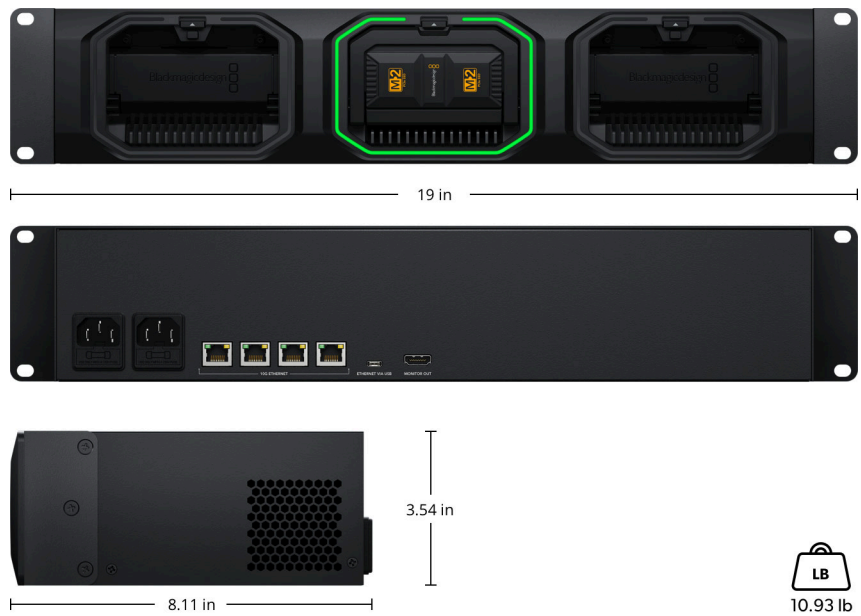

Power Requirements

Power Supply

Internal 100 - 240V AC 50/60Hz with IEC C14 mains input.

Power Usage

TBA

Physical Installation

2 rack units.

Physical Specifications

Environmental Specifications

Operating Temperature

0° to 40° C (32° to 104° F)

Storage Temperature

-20° to 60° C (-4° to 140° F)

Relative Humidity

0% to 90% non-condensing

What's Included

Blackmagic Media Dock

Welcome wallet with QR code for software download