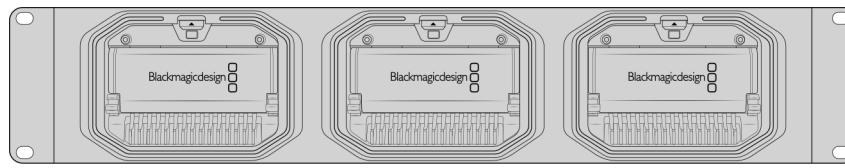

Blackmagic Media Dock

\$1,995

Blackmagic Media Dock accelerates your post production workflow by enabling high speed network sharing and upload from up to 3 Blackmagic Media Modules from Blackmagic URSA Cine cameras. 4 x 10G Ethernet ports allow 4 separate edit stations to connect and edit directly. Blackmagic Media dock also has Ethernet over USB-C, dual AC power inputs for redundancy and an HDMI output for live monitoring of media in real time on a TV or monitor.

Connections

Interface

3 x removable and hot-swappable Blackmagic Media Modules.

USB-C Port

1 x USB 3.0 (up to 5Gb/s). Supports Ethernet Over USB

Computer Interface

USB-C or Ethernet for shared file access, configuration and software updates.

10G Ethernet Ports

4 x 10G BASE-T

HDMI Monitor Outputs

1

Blackmagic Media Module Bays

File Sharing Protocol

Protocol

SMB

External Storage Format

Blackmagic (formatted in camera)

Displays

HDMI Monitor Out Standards

1080p50, 1080p59.94, 1080p60

Monitor Out Displays

Device Name, storage capacity and use, Cloud Sync status, User Activity, Hardware Status, storage map, network data rate graph.