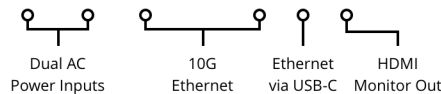

10G Ethernet Ports

4 x 10G BASE-T

HDMI Monitor Outputs

1

Blackmagic Media Module Bays

File Sharing Protocol

Protocol

SMB