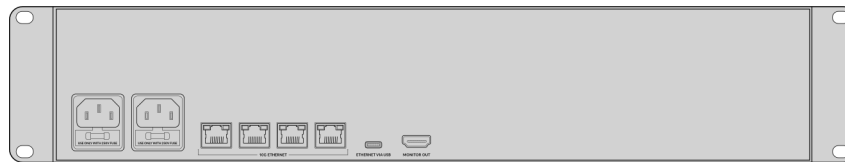

Blackmagic Media Dock

\$1,995

Blackmagic Media Dock accelerates your post production workflow by enabling high speed network sharing and upload from up to 3 Blackmagic Media Modules from Blackmagic URSA Cine cameras. 4 x 10G Ethernet ports allow 4 separate edit stations to connect and edit directly. Blackmagic Media dock also has Ethernet over USB-C, dual AC power inputs for redundancy and an HDMI output for live monitoring of media in real time on a TV or monitor.

Connections

Interface

3 x removable and hot-swappable Blackmagic Media Modules.

USB-C Port

1 x USB 3.0 (up to 5Gb/s). Supports Ethernet Over USB

Computer Interface

USB-C or Ethernet for shared file access, configuration and software updates.

10G Ethernet Ports

4 x 10G BASE-T

HDMI Monitor Outputs

1

Blackmagic Media Module Bays

File Sharing Protocol

Protocol

SMB

Computer Connections

50 max.

Cloud Synchronization

Compatible Services

Dropbox
Google Drive

Storage

Storage Type

Up to 3 Blackmagic Media Modules.